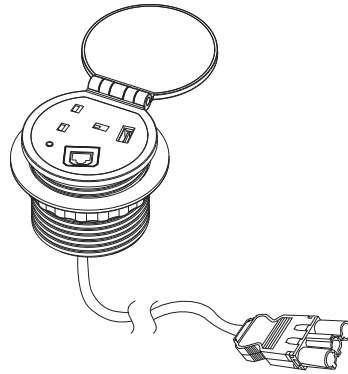

### In Desk /In Table

it mainly being placed in personal desk, in meeting room table, conference tables, podiums or any work surface, hosting surface and more. providing great hidden solution with close & convenient access to power, charge, data and Telecom connections.

## Product description:

Innera Bit QI is a stylish personal working station that include: socket/USB charger/Cat 6 port and a Wireless charger to be installed in any piece of furniture. The new Innera Bit QI - It incorporates a threaded fixing system enabling the installation of the charger in any Surface with a maximum thickness of 55 mm.

## Modules & combination:

The Innera bit QI - Charge comes with one power socket and with one Quick Charging USB socket and cat 6 port and Wireless charger pad

## Cable and connection to power:

The Innera bit QI - Charge is supplied with 0.4 meter cable (HO5VV-F 3x1.5mm<sup>2</sup>) with male GST I8/3 connector. In order to connect the product to power you should buy the power cable separately.