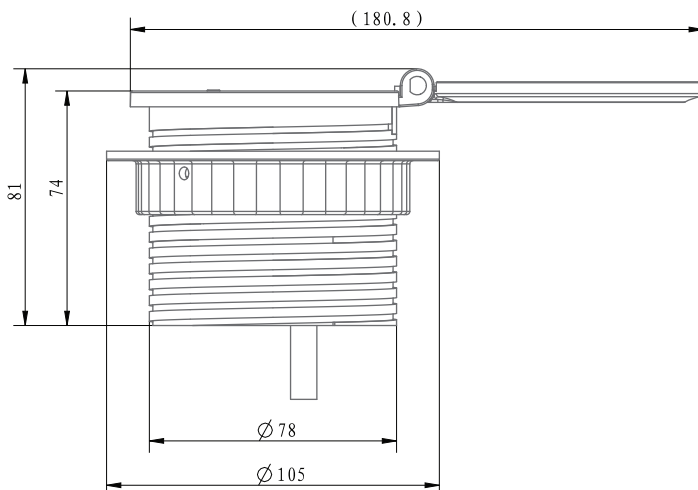

Power & Temperature:

Operating voltage: 230VAC 50VHz
Maximum current: 13A
Work Temperature: up to 45°C

Structure & color:

Round & Compact, Innera bit QI is a unique solution with high grade properties, promising long life expectation. Innera bit QI is black mat. Custom colors available on demand - minimum order will be required. Materials: PC.

Modules & combination:

The Innera bit QI - Charge comes with one power socket and with one Quick Charging USB socket and cat 6 port and Wireless charger pad

Cable and connection to power:

The Innera bit QI - Charge is supplied with 0.4 meter cable (HO5VV-F 3x1.5mm²) with male GST I8/3 connector. In order to connect the product to power you should buy the power cable separately.

Testing: 100% testing

continuity, polarity, insulation & earth

Certifications: BS 5733, CE, Qi

Warranty: 3 years Warranty by German registered company

Installation: Power drill and hole cutter required, Please read the installation instruction prior to installation.

Packing: each item in a box

Catalog No	Model	Description	Cut Hole Ø mm	Height (H) mm
0726811928400	IB-QIG	Innera Bit Qi	80	81