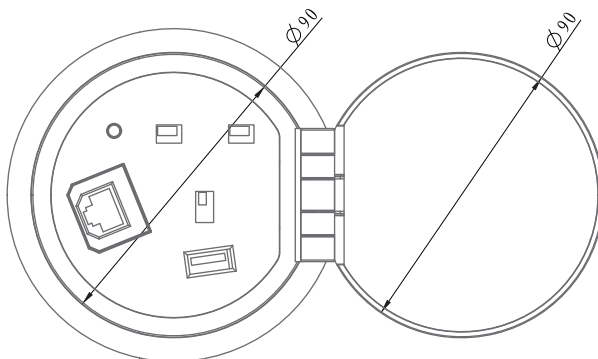

Power & Temperature:

Operating voltage: 230VAC 50VHz
Maximum current: 13A
Work Temperature: up to 45°C

Structure & color:

Round & Compact, Innera bit QI is a unique solution with high grade properties, promising long life expectation. Innera bit QI is black mat. Custom colors available on demand - minimum order will be required. Materials: PC.

Modules & combination:

The Innera bit QI - Charge comes with one power socket and with one Quick Charging USB socket and cat 6 port and Wireless charger pad

Cable and connection to power:

The Innera bit QI - Charge is supplied with 0.4 meter cable (HO5VV-F 3x1.5mm²) with male GST I8/3 connector. In order to connect the product to power you should buy the power cable separately.

Testing: 100% testing

continuity, polarity, insulation & earth

Certifications: BS 5733, CE, Qi

Warranty: 3 years Warranty by German registered company

Installation: Power drill and hole cutter required, Please read the installation instruction prior to installation.

Packing: each item in a box

Catalog No	Model	Description	Cut Hole Ø mm	Height (H) mm
0726811928400	IB-QIG	Innera Bit Qi	80	81