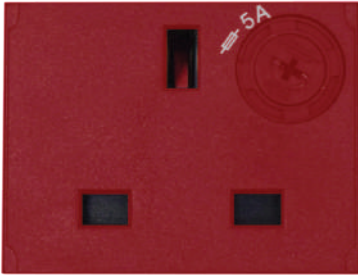

Customized Modules

Eufficio allow product customization

UPS Sockets

Red
BS Socket with fuse

Protections

RCCB

GST Connectors

GST connectors for connecting to professional devices.

Male & Female GST
input/output

Male GST
input

Female GST
output

USB Charge modul

Fast charging
2.4A module .

Switches

pole 2
rocker
switch

Indication

Red led
indication

IEC Connectors

The IEC connectors can be assembled for Varsity of appliances and devices.

C19
16A

C13
10A