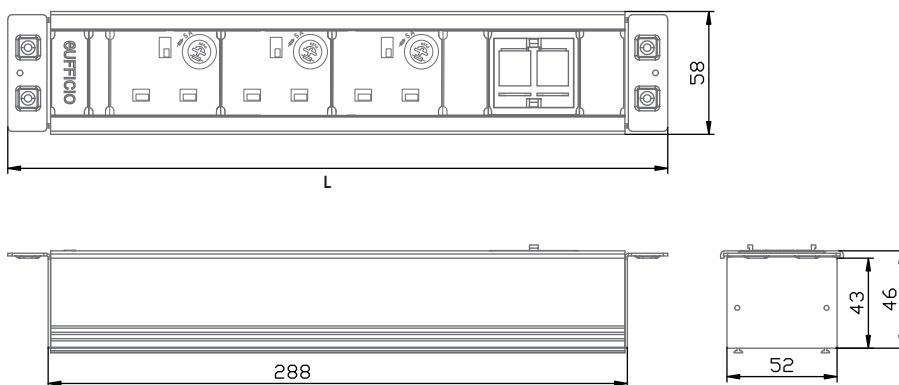

### In Wall / In Panel

it can be mounted in walls/panels, whenever power and data stations are required with avoiding the need to make changes in the construction or to use electrician.

IP-40

IP-54G

## Cable and connection to power:

\* The Innera Piatto is supplied with:

INPUT - 0.1 meter cable (HO5VV-F 3x1.5mm<sup>2</sup>) with male GST 18/3 connector

OUTPUT - 0.1 meter cable (HO5VV-F 3x1.5mm<sup>2</sup>) with female GST 18/3 connector.