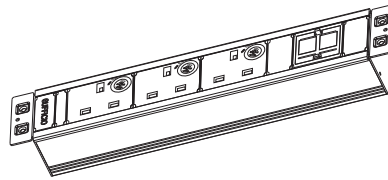

# Innera Piatto

### In Desk

In any requirement of Hidden power and data station beneath the surface with very easy installation procedure.

### In Wall / In Panel

it can be mounted in walls/panels, whenever power and data stations are required with avoiding the need to make changes in the construction or to use electrician.

IP-40

IP-54G

## Cable and connection to power:

\* The Innera Piatto is supplied with:

INPUT - 0.1 meter cable (HO5VV-F 3x1.5mm<sup>2</sup>) with male GST 18/3 connector

OUTPUT - 0.1 meter cable (HO5VV-F 3x1.5mm<sup>2</sup>) with female GST 18/3 connector.