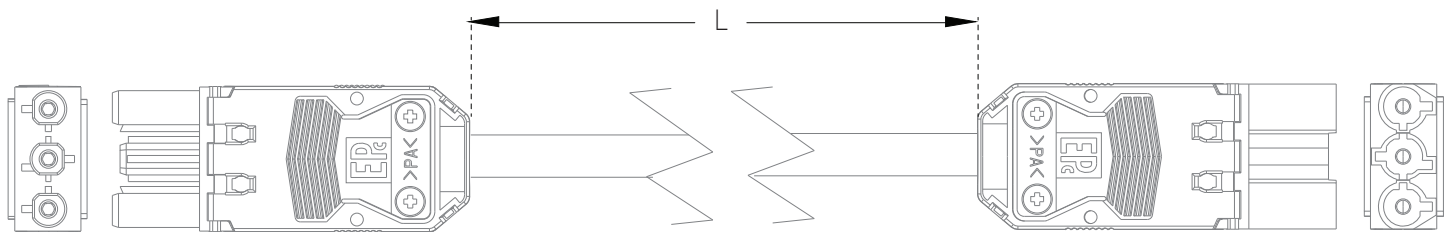

Power Cables

Extension cable

For chaining between Eufficio items to supply power from one item to another.

SIDE A: GST Male connector
SIDE B: GST Female connector

Max Cable diameter 3X1.5mm²

Catalog No	Model	Cable length	Description	Color	Unit Packing	Unit weight
0769978899480	Ext - GST	0.1 meter	Extension cable GST Male to GST Female connector	Black	PE bag	0.10
0769978899497	Ext - GST	0.5 meter	Extension cable GST Male to GST Female connector	Black	PE bag	0.13
0769978899503	Ext - GST	1 meter	Extension cable GST Male to GST Female connector	Black	PE bag	0.256
0769978899510	Ext - GST	2 meter	Extension cable GST Male to GST Female connector	Black	PE bag	0.357
0769978899527	Ext - GST	3 meter	Extension cable GST Male to GST Female connector	Black	PE bag	0.464
0769978899534	Ext - GST	4 meter	Extension cable GST Male to GST Female connector	Black	PE bag	0.552
0769978899541	Ext - GST	5 meter	Extension cable GST Male to GST Female connector	Black	PE bag	0.668
0769978899558	Ext - GST	10 meter	Extension cable GST Male to GST Female connector	Black	PE bag	1.198

Max Cable diameter 3X2.5mm²

Catalog No	Model	Cable length	Description	Color	Unit Packing
0727363256591	Ext - GST	1 meter	Extension cable GST Male to GST Female connector	Black	PE bag
0727363256607	Ext - GST	2 meter	Extension cable GST Male to GST Female connector	Black	PE bag
0727363256614	Ext - GST	3 meter	Extension cable GST Male to GST Female connector	Black	PE bag
0727363256621	Ext - GST	4 meter	Extension cable GST Male to GST Female connector	Black	PE bag
0727363256638	Ext - GST	5 meter	Extension cable GST Male to GST Female connector	Black	PE bag