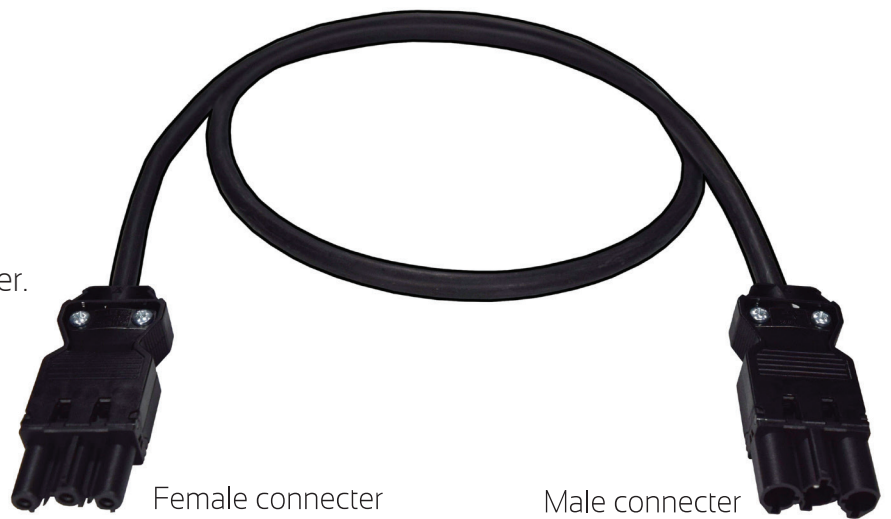

Power Cables

Extension cable

For chaining between Eufficio items to supply power from one item to another.

SIDE A: GST Male connector
SIDE B: GST Female connector

Max Cable diameter 3X1.5mm²

Catalog No	Model	Cable length	Description	Color	Unit Packing	Unit weight
0769978899480	Ext - GST	0.1 meter	Extension cable GST Male to GST Female connector	Black	PE bag	0.10
0769978899497	Ext - GST	0.5 meter	Extension cable GST Male to GST Female connector	Black	PE bag	0.13
0769978899503	Ext - GST	1 meter	Extension cable GST Male to GST Female connector	Black	PE bag	0.256
0769978899510	Ext - GST	2 meter	Extension cable GST Male to GST Female connector	Black	PE bag	0.357
0769978899527	Ext - GST	3 meter	Extension cable GST Male to GST Female connector	Black	PE bag	0.464
0769978899534	Ext - GST	4 meter	Extension cable GST Male to GST Female connector	Black	PE bag	0.552
0769978899541	Ext - GST	5 meter	Extension cable GST Male to GST Female connector	Black	PE bag	0.668
0769978899558	Ext - GST	10 meter	Extension cable GST Male to GST Female connector	Black	PE bag	1.198

Max Cable diameter 3X2.5mm²

Catalog No	Model	Cable length	Description	Color	Unit Packing
0727363256591	Ext - GST	1 meter	Extension cable GST Male to GST Female connector	Black	PE bag
0727363256607	Ext - GST	2 meter	Extension cable GST Male to GST Female connector	Black	PE bag
0727363256614	Ext - GST	3 meter	Extension cable GST Male to GST Female connector	Black	PE bag
0727363256621	Ext - GST	4 meter	Extension cable GST Male to GST Female connector	Black	PE bag
0727363256638	Ext - GST	5 meter	Extension cable GST Male to GST Female connector	Black	PE bag